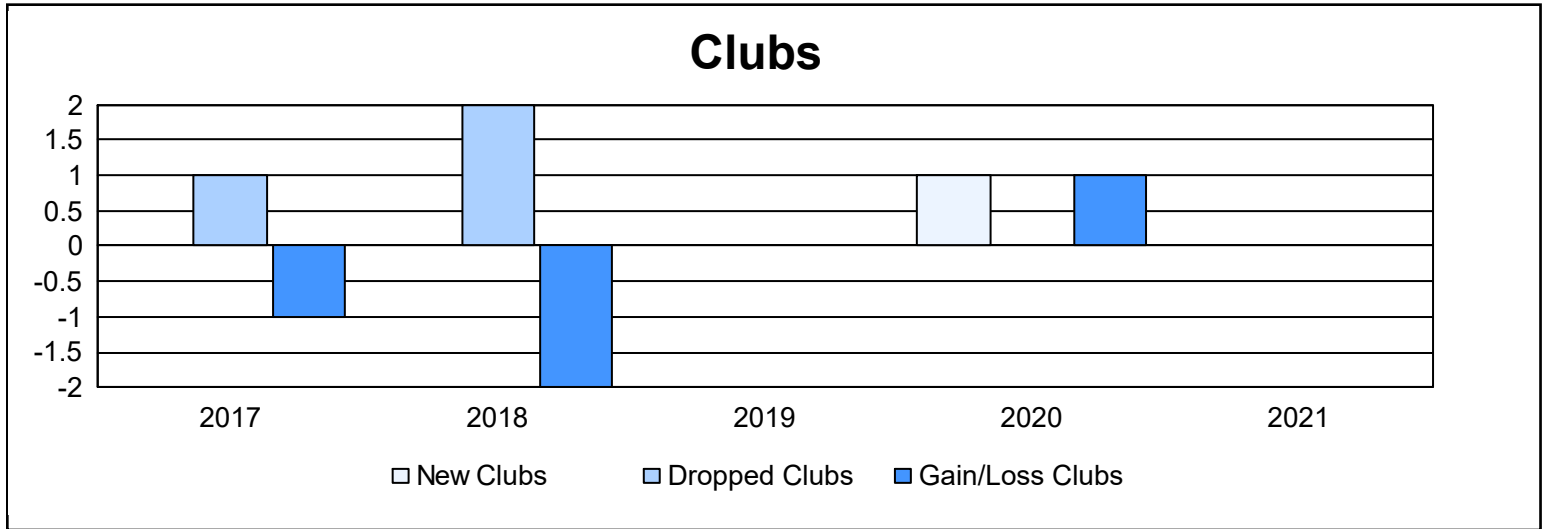

Year	New Clubs	Dropped Clubs	Gain/ Loss Clubs	New Members	Charter Members	Reinstate Members	Transfer Members	Total Member Added	Total Members Dropped	Gain/ Loss Members
2016-2017	0	1	-1	89	0	3	6	98	106	-8
2017-2018	0	2	-2	49	0	3	4	56	149	-93
2018-2019	0	0	0	75	0	1	1	77	83	-6
2019-2020	1	0	1	46	24	2	2	74	100	-26
2020-2021	0	0	0	38	0	3	0	41	105	-64
<b>Average</b>	<b>0</b>	<b>1</b>	<b>0</b>	<b>59</b>	<b>5</b>	<b>2</b>	<b>3</b>	<b>69</b>	<b>109</b>	<b>-39</b>

### Membership Composition June 2021 Cumulative