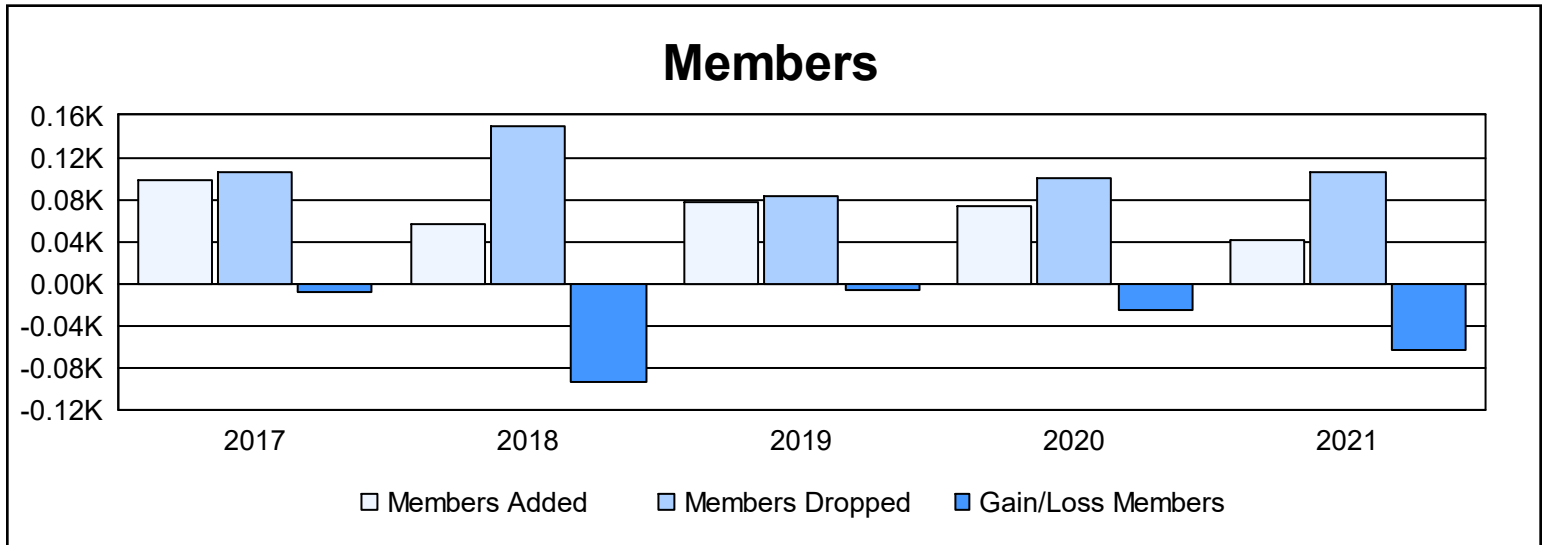

Year	New Clubs	Dropped Clubs	Gain/ Loss Clubs	New Members	Charter Members	Reinstate Members	Transfer Members	Total Member Added	Total Members Dropped	Gain/ Loss Members
2016-2017	0	1	-1	89	0	3	6	98	106	-8
2017-2018	0	2	-2	49	0	3	4	56	149	-93
2018-2019	0	0	0	75	0	1	1	77	83	-6
2019-2020	1	0	1	46	24	2	2	74	100	-26
2020-2021	0	0	0	38	0	3	0	41	105	-64
<b>Average</b>	<b>0</b>	<b>1</b>	<b>0</b>	<b>59</b>	<b>5</b>	<b>2</b>	<b>3</b>	<b>69</b>	<b>109</b>	<b>-39</b>

### Membership Composition June 2021 Cumulative